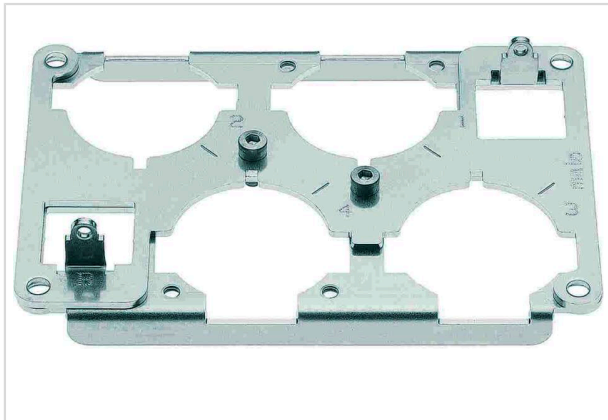

Han 48HPR frame for 4X650A female

Image is for illustration purposes only. Please refer to product description.

Part number	09 40 048 9911
Specification	Han 48HPR frame for 4X650A female
HARTING eCatalogue	https://b2b.harting.com/09400489911

Identification

Category	Accessories
Series of hoods/housings	Han [®] HPR
Type of accessory	Frame
Description of the accessory	for female inserts 4x HC 650 contacts + 2x Han [®] Q 5/0

Version

Gender	Female
Size	48 HPR

Commercial data

Packaging size	1
----------------	---

Pushing Performance
Since 1945

Commercial data

Net weight	191.34 g
Country of origin	Germany
European customs tariff number	85389099
GTIN	5713140058477
eCl@ss	27440210 Fixing element for industrial connectors