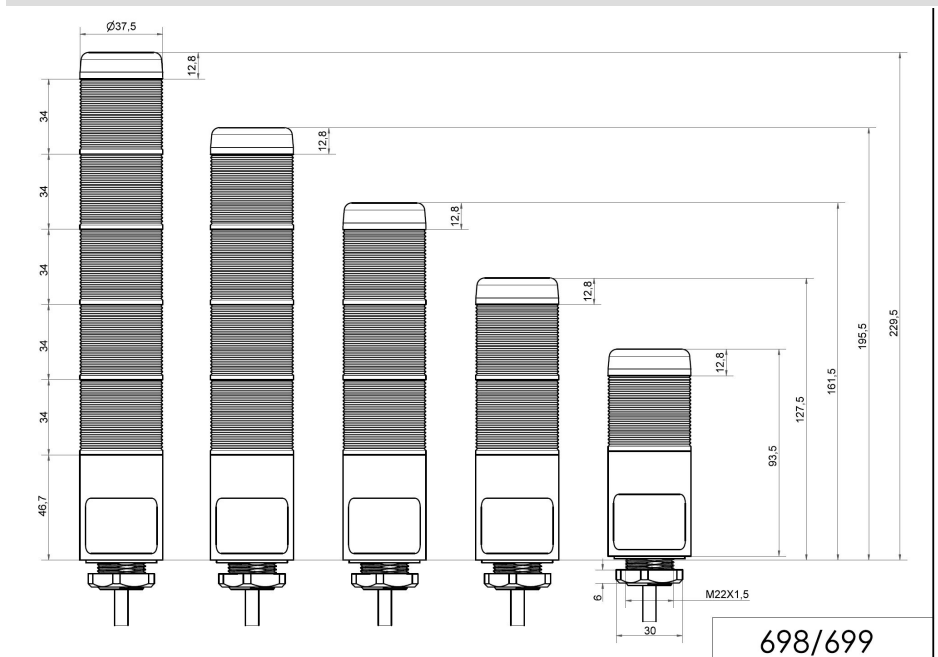

Completely pre-assembled Signal Towers / KOMPAKT 37 K37cl sr plug EM 24VAC/DC GN/YE/RD

Conforms with RoHS directive	Yes
WEEE	Yes
Conforms with ATEX-directive	No
Conforms with CCC	No
Conforms with UL	cULus
UL Type Rating	Type 12 Type 4X
Conforms with FCC	No
Conforms with IC	No
EAC certificate available	Yes
Conforms with UKCA (Importer)	Yes (WERMA (UK) Ltd.)
Conforms with AS-I	No
ICAO Certification	No
Conforms with DNV	No
Conforms with RoHS CN	No
Conforms with VdS	No

DRAWING

For additional installation and mounting information, refer to the appropriate user guide at www.werma.com. This printed copy is for information only and is subject to alteration.