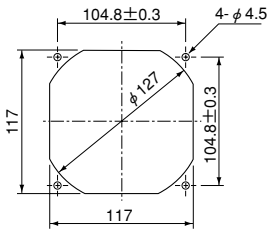

Fan power lead ········ G,E,H,F speeds, ⊕ red, ⊖ black
M speed, ⊕ red, ⊖ blue

38mm thick

Specifications

Model No	Rated voltage (V)	Operating voltage range (V)	Rated current (A)	Rated input (W)	Rated rotating speed (min ⁻¹)	Air flow (m ³ /min)	Air flow (CFM)	Static pressure (Pa)	Noise (dB[A])	Mass (g)
9GL1212J102	12	10.2~13.8	1.9	22.8	4,800	5.10	180	230	57	370
9GL1212G102			0.98	11.8	3,600	3.88	137	135	49	
9GL1212E102			0.61	7.32	3,100	3.34	118	100	46	
9GL1212H102			0.38	4.56	2,600	2.80	99	70.4	39	
9GL1212F102			0.28	3.36	2,280	2.45	87	54.2	36	
9GL1212M102	0.21	2.52	1,950	2.10	74	39.6	32			
9GL1224J102	24	20.4~27.6	1.0	24.0	4,800	5.10	180	230	57	
9GL1224G102			0.50	12.0	3,600	3.88	137	135	49	
9GL1224E102			0.34	8.16	3,100	3.34	118	100	46	
9GL1224H102			0.22	5.28	2,600	2.80	99	70.4	39	
9GL1224F102			0.16	3.84	2,280	2.45	87	54.2	36	
9GL1224M102	0.11	2.64	1,950	2.10	74	39.6	32			
9GL1248J102	48	40.8~55.2	0.51	24.5	4,800	5.10	180	230	57	
9GL1248G102			0.25	12.0	3,600	3.88	137	135	49	
9GL1248E102			0.17	8.16	3,100	3.34	118	100	46	
9GL1248H102			0.11	5.28	2,600	2.80	99	70.4	39	
9GL1248F102			0.09	4.32	2,280	2.45	87	54.2	36	
9GL1248M102	0.07	3.36	1,950	2.10	74	39.6	32			

9GL1248F102

9GL1212M102
9GL1224M102

9GL1248M102

Long Life Fans

120mm

Dimensions (unit : mm)

Long Life Fans

Reference dimensional diagram for installation holes (unit : mm)

Discharge sides • Suction sides

120mm

SANYO DENKI

1-15-1, Kita-otsuka, Toshima-ku, Tokyo 170-8451, Japan. PHONE : +81 3 3917 5151
Home Page: <http://www.sanyodenki.co.jp>

Rev.B