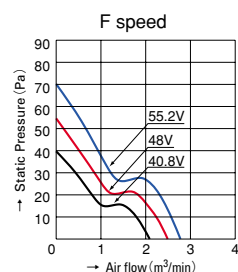

Fan power lead ········ G,E,H,F speeds, ⊕ red, ⊖ black
M speed, ⊕ red, ⊖ blue

38mm thick

Specifications

Model No	Rated voltage (V)	Operating voltage range (V)	Rated current (A)	Rated input (W)	Rated rotating speed (min ⁻¹)	Air flow (m ³ /min)	Air flow (CFM)	Static pressure (Pa)	Noise (dB[A])	Mass (g)
9GL1212J102	12	10.2~13.8	1.9	22.8	4,800	5.10	180	230	57	370
9GL1212G102			0.98	11.8	3,600	3.88	137	135	49	
9GL1212E102			0.61	7.32	3,100	3.34	118	100	46	
9GL1212H102			0.38	4.56	2,600	2.80	99	70.4	39	
9GL1212F102			0.28	3.36	2,280	2.45	87	54.2	36	
9GL1212M102	0.21	2.52	1,950	2.10	74	39.6	32			
9GL1224J102	24	20.4~27.6	1.0	24.0	4,800	5.10	180	230	57	
9GL1224G102			0.50	12.0	3,600	3.88	137	135	49	
9GL1224E102			0.34	8.16	3,100	3.34	118	100	46	
9GL1224H102			0.22	5.28	2,600	2.80	99	70.4	39	
9GL1224F102			0.16	3.84	2,280	2.45	87	54.2	36	
9GL1224M102	0.11	2.64	1,950	2.10	74	39.6	32			
9GL1248J102	48	40.8~55.2	0.51	24.5	4,800	5.10	180	230	57	
9GL1248G102			0.25	12.0	3,600	3.88	137	135	49	
9GL1248E102			0.17	8.16	3,100	3.34	118	100	46	
9GL1248H102			0.11	5.28	2,600	2.80	99	70.4	39	
9GL1248F102			0.09	4.32	2,280	2.45	87	54.2	36	
9GL1248M102	0.07	3.36	1,950	2.10	74	39.6	32			

Typical air flow and static pressure characteristics

9GL1212J102
9GL1224J102
9GL1248J102

9GL1212G102
9GL1224G102
9GL1248G102

9GL1212E102
9GL1224E102
9GL1248E102

9GL1212H102
9GL1224H102

9GL1248H102

9GL1212F102
9GL1224F102