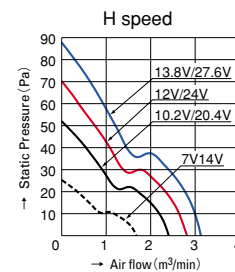

Motor protection system ··· Current cut system (with reverse-connection protection)

Dielectric strength ······ 50/60 Hz, 500 VAC, 1 minute
(between lead conductor and frame)

Operating thermally range ··· -10°C to +60°C (non-condensing)

Fan power lead ········ G,E,H,F speeds, ⊕ red, ⊖ black
M speed, ⊕ red, ⊖ blue

38mm thick

Specifications

Model No	Rated voltage (V)	Operating voltage range (V)	Rated current (A)	Rated input (W)	Rated rotating speed (min ⁻¹)	Air flow (m ³ /min)	Air flow (CFM)	Static pressure (Pa)	Noise (dB[A])	Mass (g)
9GL1212J102	12	10.2~13.8	1.9	22.8	4,800	5.10	180	230	57	370
9GL1212G102			0.98	11.8	3,600	3.88	137	135	49	
9GL1212E102			0.61	7.32	3,100	3.34	118	100	46	
9GL1212H102			0.38	4.56	2,600	2.80	99	70.4	39	
9GL1212F102			0.28	3.36	2,280	2.45	87	54.2	36	
9GL1212M102	0.21	2.52	1,950	2.10	74	39.6	32			
9GL1224J102	24	20.4~27.6	1.0	24.0	4,800	5.10	180	230	57	
9GL1224G102			0.50	12.0	3,600	3.88	137	135	49	
9GL1224E102			0.34	8.16	3,100	3.34	118	100	46	
9GL1224H102			0.22	5.28	2,600	2.80	99	70.4	39	
9GL1224F102			0.16	3.84	2,280	2.45	87	54.2	36	
9GL1224M102	0.11	2.64	1,950	2.10	74	39.6	32			
9GL1248J102	48	40.8~55.2	0.51	24.5	4,800	5.10	180	230	57	
9GL1248G102			0.25	12.0	3,600	3.88	137	135	49	
9GL1248E102			0.17	8.16	3,100	3.34	118	100	46	
9GL1248H102			0.11	5.28	2,600	2.80	99	70.4	39	
9GL1248F102			0.09	4.32	2,280	2.45	87	54.2	36	
9GL1248M102	0.07	3.36	1,950	2.10	74	39.6	32			

Typical air flow and static pressure characteristics

9GL1212J102
9GL1224J102
9GL1248J102

9GL1212G102
9GL1224G102
9GL1248G102

9GL1212E102
9GL1224E102
9GL1248E102

9GL1212H102
9GL1224H102

9GL1248H102

9GL1212F102
9GL1224F102