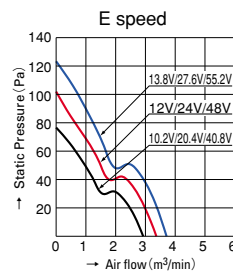

9GL1212E102
9GL1224E102
9GL1248E102