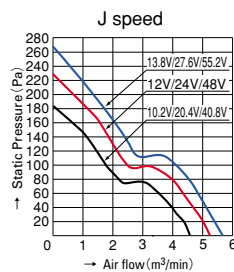

Motor protection system ··· Current cut system (with reverse-connection protection)

Dielectric strength ······ 50/60 Hz, 500 VAC, 1 minute
(between lead conductor and frame)

Operating thermally range ··· -10°C to +60°C (non-condensing)

Fan power lead ········ G,E,H,F speeds, ⊕ red, ⊖ black
M speed, ⊕ red, ⊖ blue

38mm thick

Specifications

Model No	Rated voltage (V)	Operating voltage range (V)	Rated current (A)	Rated input (W)	Rated rotating speed (min⁻¹)	Air flow (m³/min)	Air flow (CFM)	Static pressure (Pa)	Noise (dB[A])	Mass (g)
9GL1212J102	12	10.2~13.8	1.9	22.8	4,800	5.10	180	230	57	370
9GL1212G102			0.98	11.8	3,600	3.88	137	135	49	
9GL1212E102			0.61	7.32	3,100	3.34	118	100	46	
9GL1212H102			0.38	4.56	2,600	2.80	99	70.4	39	
9GL1212F102			0.28	3.36	2,280	2.45	87	54.2	36	
9GL1212M102	0.21	2.52	1,950	2.10	74	39.6	32			
9GL1224J102	24	20.4~27.6	1.0	24.0	4,800	5.10	180	230	57	
9GL1224G102			0.50	12.0	3,600	3.88	137	135	49	
9GL1224E102			0.34	8.16	3,100	3.34	118	100	46	
9GL1224H102			0.22	5.28	2,600	2.80	99	70.4	39	
9GL1224F102			0.16	3.84	2,280	2.45	87	54.2	36	
9GL1224M102	0.11	2.64	1,950	2.10	74	39.6	32			
9GL1248J102	48	40.8~55.2	0.51	24.5	4,800	5.10	180	230	57	
9GL1248G102			0.25	12.0	3,600	3.88	137	135	49	
9GL1248E102			0.17	8.16	3,100	3.34	118	100	46	
9GL1248H102			0.11	5.28	2,600	2.80	99	70.4	39	
9GL1248F102			0.09	4.32	2,280	2.45	87	54.2	36	
9GL1248M102	0.07	3.36	1,950	2.10	74	39.6	32			

Typical air flow and static pressure characteristics

9GL1212J102
9GL1224J102
9GL1248J102