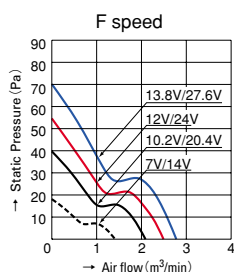

Fan power lead ········ G,E,H,F speeds, ⊕ red, ⊖ black
M speed, ⊕ red, ⊖ blue

38mm thick

Specifications

Model No	Rated voltage (V)	Operating voltage range (V)	Rated current (A)	Rated input (W)	Rated rotating speed (min ⁻¹)	Air flow (m ³ /min)	Air flow (CFM)	Static pressure (Pa)	Noise (dB[A])	Mass (g)
9GL1212J102	12	10.2~13.8	1.9	22.8	4,800	5.10	180	230	57	370
9GL1212G102			0.98	11.8	3,600	3.88	137	135	49	
9GL1212E102			0.61	7.32	3,100	3.34	118	100	46	
9GL1212H102			0.38	4.56	2,600	2.80	99	70.4	39	
9GL1212F102			0.28	3.36	2,280	2.45	87	54.2	36	
9GL1212M102	0.21	2.52	1,950	2.10	74	39.6	32			
9GL1224J102	24	20.4~27.6	1.0	24.0	4,800	5.10	180	230	57	
9GL1224G102			0.50	12.0	3,600	3.88	137	135	49	
9GL1224E102			0.34	8.16	3,100	3.34	118	100	46	
9GL1224H102			0.22	5.28	2,600	2.80	99	70.4	39	
9GL1224F102			0.16	3.84	2,280	2.45	87	54.2	36	
9GL1224M102	0.11	2.64	1,950	2.10	74	39.6	32			
9GL1248J102	48	40.8~55.2	0.51	24.5	4,800	5.10	180	230	57	
9GL1248G102			0.25	12.0	3,600	3.88	137	135	49	
9GL1248E102			0.17	8.16	3,100	3.34	118	100	46	
9GL1248H102			0.11	5.28	2,600	2.80	99	70.4	39	
9GL1248F102			0.09	4.32	2,280	2.45	87	54.2	36	
9GL1248M102	0.07	3.36	1,950	2.10	74	39.6	32			

Typical air flow and static pressure characteristics

9GL1212J102
9GL1224J102
9GL1248J102

9GL1212G102
9GL1224G102
9GL1248G102

9GL1212E102
9GL1224E102
9GL1248E102

9GL1212H102
9GL1224H102

9GL1248H102

9GL1212F102
9GL1224F102