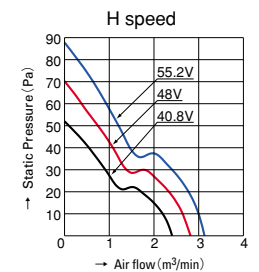

Motor protection system ··· Current cut system (with reverse-connection protection)

Dielectric strength ······ 50/60 Hz, 500 VAC, 1 minute
(between lead conductor and frame)

Operating thermally range ··· -10°C to +60°C (non-condensing)

Fan power lead ········ G,E,H,F speeds, ⊕ red, ⊖ black
M speed, ⊕ red, ⊖ blue

38mm thick

Specifications

Model No	Rated voltage (V)	Operating voltage range (V)	Rated current (A)	Rated input (W)	Rated rotating speed (min ⁻¹)	Air flow (m ³ /min)	Air flow (CFM)	Static pressure (Pa)	Noise (dB[A])	Mass (g)
9GL1212J102	12	10.2~13.8	1.9	22.8	4,800	5.10	180	230	57	370
9GL1212G102			0.98	11.8	3,600	3.88	137	135	49	
9GL1212E102			0.61	7.32	3,100	3.34	118	100	46	
9GL1212H102			0.38	4.56	2,600	2.80	99	70.4	39	
9GL1212F102			0.28	3.36	2,280	2.45	87	54.2	36	
9GL1212M102	0.21	2.52	1,950	2.10	74	39.6	32			
9GL1224J102	24	20.4~27.6	1.0	24.0	4,800	5.10	180	230	57	
9GL1224G102			0.50	12.0	3,600	3.88	137	135	49	
9GL1224E102			0.34	8.16	3,100	3.34	118	100	46	
9GL1224H102			0.22	5.28	2,600	2.80	99	70.4	39	
9GL1224F102			0.16	3.84	2,280	2.45	87	54.2	36	
9GL1224M102	0.11	2.64	1,950	2.10	74	39.6	32			
9GL1248J102	48	40.8~55.2	0.51	24.5	4,800	5.10	180	230	57	
9GL1248G102			0.25	12.0	3,600	3.88	137	135	49	
9GL1248E102			0.17	8.16	3,100	3.34	118	100	46	
9GL1248H102			0.11	5.28	2,600	2.80	99	70.4	39	
9GL1248F102			0.09	4.32	2,280	2.45	87	54.2	36	
9GL1248M102	0.07	3.36	1,950	2.10	74	39.6	32			

Typical air flow and static pressure characteristics

9GL1212J102
9GL1224J102
9GL1248J102

9GL1212G102
9GL1224G102
9GL1248G102

9GL1212E102
9GL1224E102
9GL1248E102

9GL1212H102
9GL1224H102

9GL1248H102

9GL1212F102
9GL1224F102