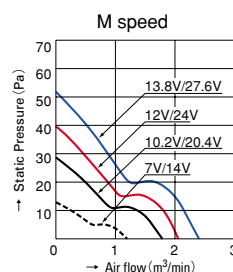

9GL1212M102
9GL1224M102