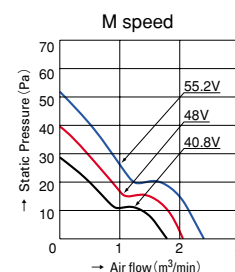

9GL1248M102

Long Life Fans

120mm