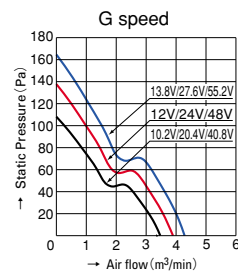

9GL1212G102
9GL1224G102
9GL1248G102