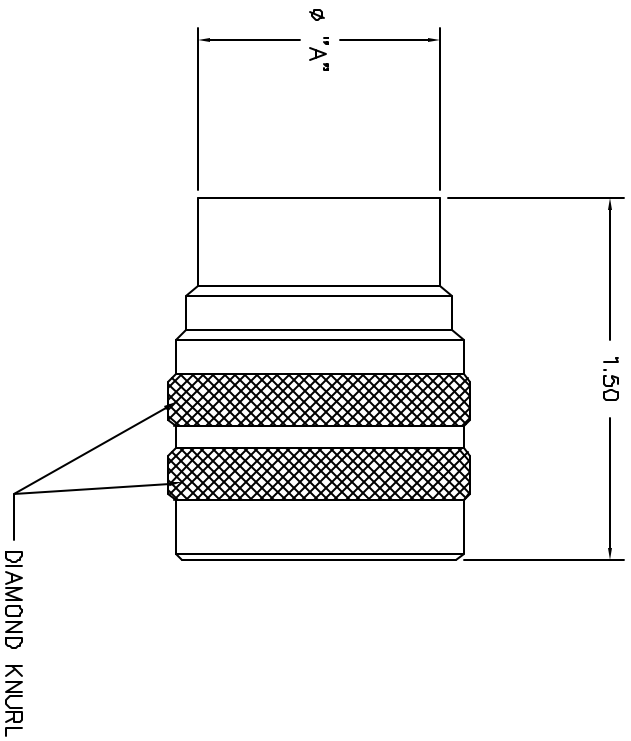

REV.	REV. NUMBER	EGIT NUMBER	DESCRIPTION	BR. DATE	APPR. DATE
1			ORIGINAL RELEASE	B-12-84	B-12-84

PART NO.	DIM. "A"	DIM. "B"	DIM. "C"	KEYING POSITION
CM389T-25B	1.559	1.750	3/8	C,D,E
CM389T-25A				N,A,B
CM389T-23B	1.434	1.625	3/8	C,D,E
CM389T-23A				N,A,B
CM389T-21B	1.309	1.500	3/8	C,D,E
CM389T-21A				N,A,B
CM389T-19B	1.184	1.375	3/8	C,D,E
CM389T-19A				N,A,B
CM389T-17B	1.082	1.250	.25	C,D,E
CM389T-17A				N,A,B
CM389T-15B	0.948	1.125	.25	A,B,C
CM389T-15A				N,D,E
CM389T-13B	.823	1.000	.25	A,B,C
CM389T-13A				N,D,E
CM389T-11B	.689	.875	.25	A,B,C
CM389T-11A				N,D,E
CM389T-9B	.573	.812	.25	A,B,E
CM389T-9A				N,C,D

**UNCONTROLLED DOCUMENT  
WILL NOT BE UPDATED**

1. FOR MIL-C-38999 SERIES 3 PLUGS.  
NOTES:

RESTRICTED & CONFIDENTIAL		MATERIAL		ITEM		PART NO.		QTY.		DESCRIPTION/REMARKS	
CONFIDENTIAL PROPERTY OF DANIELS MANUFACTURING CO. THIS DRAWING IS NOT TO BE REPRODUCED OR USED FOR ANY OTHER PURPOSE EXCEPT AS AUTHORIZED IN WRITING BY DANIELS MANUFACTURING. MUST BE RETURNED TO DANIELS MANUFACTURING WITH ORIGINAL NAME OR OTHER PURPOSE FOR WHICH LENT.		HEAT TREAT		BRN.	JBP	DATE	P-12-84	<b>DANIELS MANUFACTURING CORP.</b> ORLANDO, FLORIDA CASE 11851			
		FINISH		CH'D.	BG	DATE	P-12-84				
DO NOT SCALE DRAWING				APPR'D.	US	DATE	P-84	TITLE		ADAPTOR TOOL SET (ALUM) ENVELOPE DRAWING	
				WEIRD USED		SIZE	B	SCALE	2X	CAD P/N	CM-S-389T-ENV
				FORMING		P/N	CM-S-389T-ENV	SHEET		1	OF
						REV.	1				