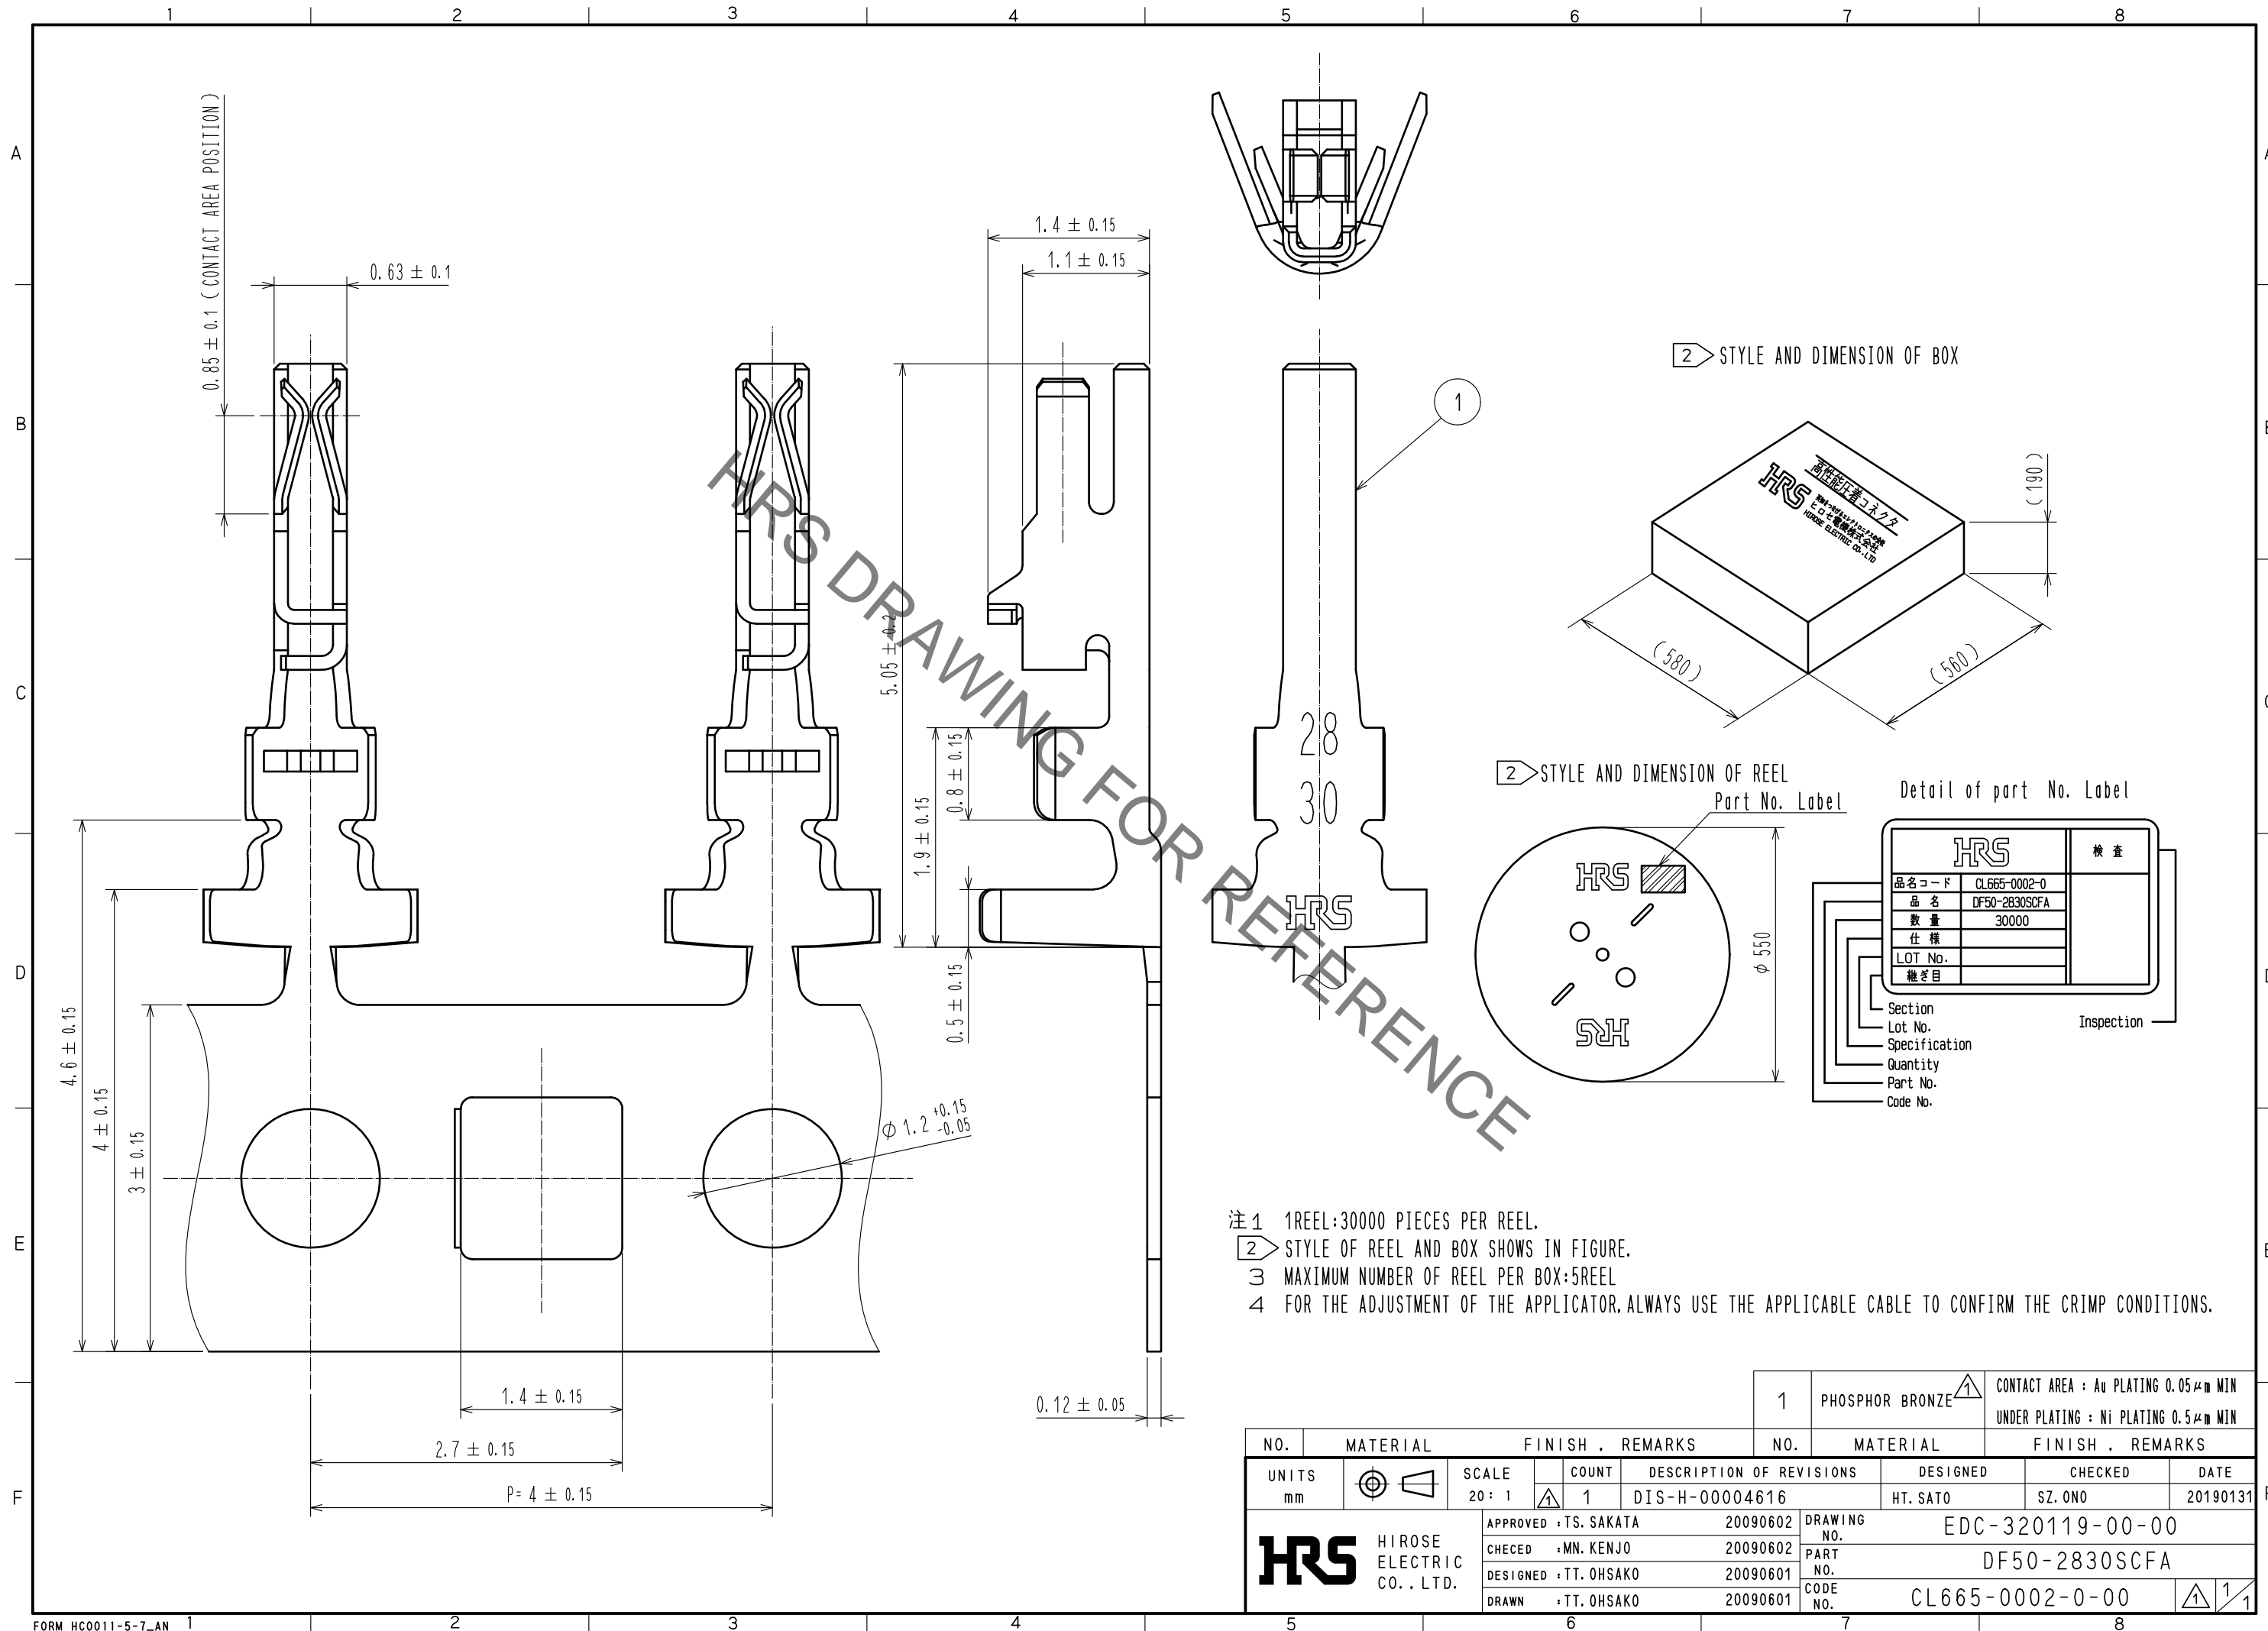

- 注1 1REEL:30000 PIECES PER REEL.
 注2 STYLE OF REEL AND BOX SHOWS IN FIGURE.
 注3 MAXIMUM NUMBER OF REEL PER BOX:5REEL
 注4 FOR THE ADJUSTMENT OF THE APPLICATOR, ALWAYS USE THE APPLICABLE CABLE TO CONFIRM THE CRIMP CONDITIONS.