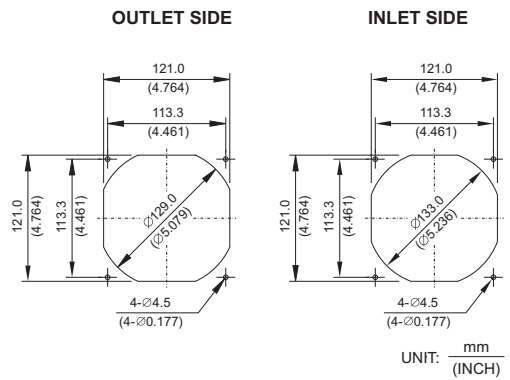

MOUNTING PANEL CUTOUT

MODELS		Rated Voltage	Operating Voltage Range	Rated Current	Rated Input Power	Speed	Maximum Air Flow		Maximum Air Pressure		Noise
PART NO.	FUNCTION	VDC	VDC	Amp	Watt	R.P.M.	m³ /min	CFM	mmH₂O	IN H₂O	dB-A
EFB1312LE	-R00 / -F00	12	7.0 to 13.6	0.40	4.80	2600	3.200	113.00	6.45	0.254	43.0
EFB1324LE	-R00 / -F00	24	14.0 to 27.6	0.22	5.28						
EFB1348LE	-R00 / -F00	48	28.0 to 56.0	0.12	5.76						
EFB1312ME	-R00 / -F00	12	7.0 to 13.6	0.58	6.96	3000	3.681	130.00	8.32	0.328	46.5
EFB1324ME	-R00 / -F00	24	14.0 to 27.6	0.31	7.44						
EFB1348ME	-R00 / -F00	48	28.0 to 56.0	0.16	7.68						
EFB1312HE	-R00 / -F00	12	7.0 to 13.6	0.82	9.84	3400	4.267	150.70	10.72	0.422	49.5
EFB1324HE	-R00 / -F00	24	14.0 to 27.6	0.41	9.84						
EFB1348HE	-R00 / -F00	48	28.0 to 56.0	0.21	10.08						
EFB1312HHE	-R00 / -F00	12	7.0 to 13.6	1.08	12.96	3800	4.757	168.00	13.39	0.527	52.5
EFB1324HHE	-R00 / -F00	24	14.0 to 27.6	0.54	12.96						
EFB1348HHE	-R00 / -F00	48	28.0 to 56.0	0.28	13.44						
EFB1312VHE	-R00 / -F00	12	7.0 to 13.6	1.40	16.80	4200	5.239	185.00	16.35	0.644	55.5
EFB1324VHE	-R00 / -F00	24	14.0 to 27.6	0.70	16.80						
EFB1348VHE	-R00 / -F00	48	28.0 to 53.0	0.36	17.28						
EFB1312SHE	-R00 / -F00	12	7.0 to 13.2	1.84	22.08	4600	5.663	200.00	19.23	0.757	58.5
EFB1324SHE	-R00 / -F00	24	14.0 to 26.4	0.92	22.08						

* Function type is optional.
* The max. air flow and the speed are measured in free air ; max. air pressure is measured at zero air flow.
* Noise is measured in anechoic chamber in free air, one meter from intake side.
* All readings are typical values at rated voltage.
* Specifications are subject to change without notice.