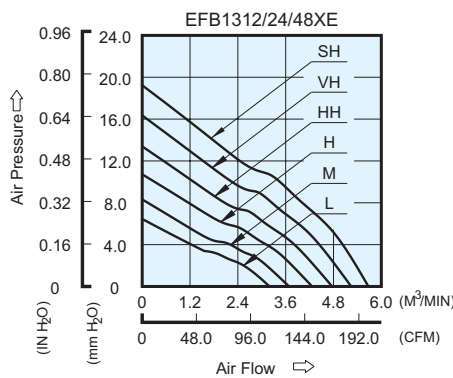

## DIMENSIONS DRAWING

- \* Bearing Type  
Ball Bearings
- \* Material  
Impeller & Frame : Plastic (UL 94V-0)
- \* Lead Wires :  
UL 1007 AWG #24 Or Equivalent  
Red Wire Positive (+)  
Black Wire Negative (-)
- \* Weight : 370g (13.05 oz)

## P & Q CURVE (AT RATED VOLTAGE)