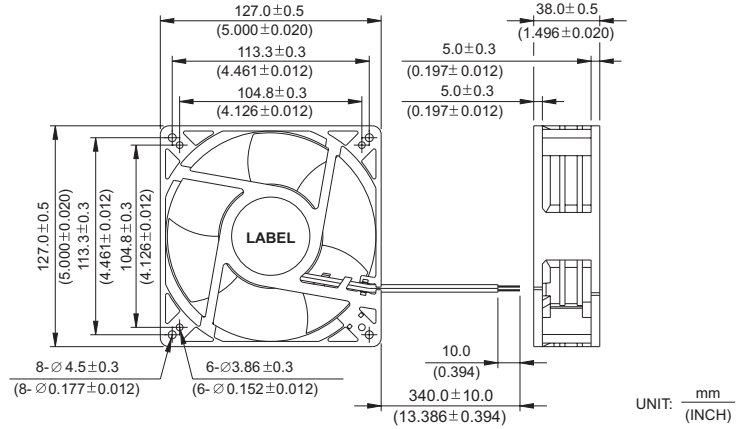

# EFB 127 x 127 x 38 MM SERIES

## DIMENSIONS DRAWING

- \* Bearing Type  
Ball Bearings
- \* Material  
Impeller & Frame : Plastic (UL 94V-0)
- \* Lead Wires :  
UL 1007 AWG #24 Or Equivalent  
Red Wire Positive (+)  
Black Wire Negative (-)
- \* Weight : 370g (13.05 oz)

## P & Q CURVE (AT RATED VOLTAGE)