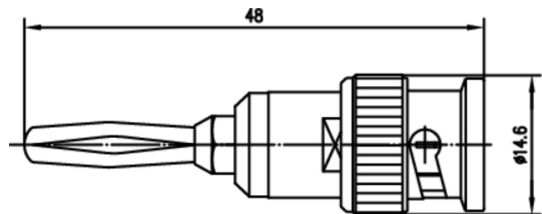

order number: J01008A0628

BNC-Banana plug black-Test Accessories

| Technical Attributes | |
|----------------------|--------------------------------------------|
| Remarks | BNC-Banana plug; contact pin diameter 4 mm |
| Z | Ω |
| Series | |
| Finish | |
| Mount. dim. | |

Product description

The following cable assemblies show only a small portion of our range. We assemble all popular RF-cables with our connectors. Where crimp connectors are used, the cable assemblies are fitted with strain reliefs or shrink-sleeving. Any required length can be supplied.