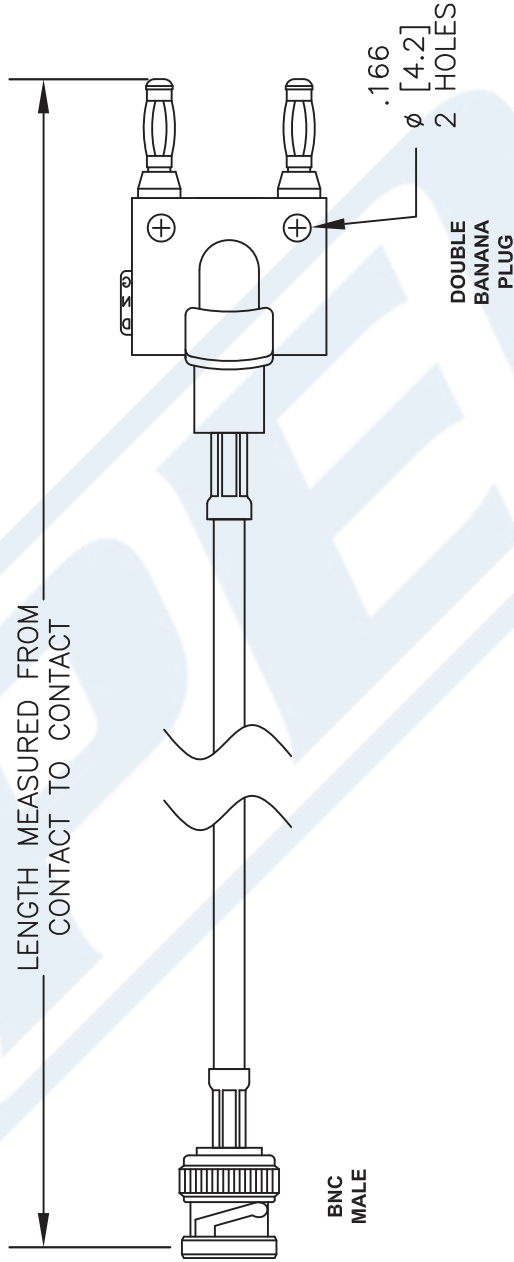

cm = Centimeters

<blank> = Inches

Length

Base Number

Example: PE3000-12 = 12 inches long cable
PE3000-100cm = 100 cm long cable

BNC Male to Banana Plugs Cable 12 Inch Length Using RG58 Coax from Pasternack Enterprises has same day shipment for domestic and International orders. Our RF, microwave and millimeter wave products maintain a 99.4% availability and are part of the broadest selection in the industry.

Click the following link (or enter part number in "SEARCH" on website) to obtain additional part information including price, inventory and certifications: [BNC Male to Banana Plugs Cable 12 Inch Length Using RG58 Coax PE3000-12](#)

URL: <https://www.pasternack.com/bnc-male-banana-plug-rg58cu-cable-assembly-pe3000-12-p.aspx>

The information contained in this document is accurate to the best of our knowledge and representative of the part described herein. It may be necessary to make modifications to the part and/or the documentation of the part, in order to implement improvements. Pasternack reserves the right to make such changes as required. Unless otherwise stated, all specifications are nominal. Pasternack does not make any representation or warranty regarding the suitability of the part described herein for any particular purpose, and Pasternack does not assume any liability arising out of the use of any part or documentation.

PE3000-12 CAD Drawing

BNC Male to Banana Plugs Cable 12 Inch Length Using RG58 Coax

Standard Lengths	
-12	12"
-24	24"
-36	36"
-48	48"
-60	60"
-XXX	Custom Length in Inches

NOTES:
 1. UNLESS OTHERWISE SPECIFIED ALL DIMENSIONS ARE NOMINAL.
 2. ALL SPECIFICATIONS ARE SUBJECT TO CHANGE WITHOUT NOTICE AT ANY TIME.
 3. DIMENSIONS ARE IN INCHES [mm].
 4. LENGTH TOLERANCE IS ± 1.5% OR 3/8", WHICHEVER IS GREATER.