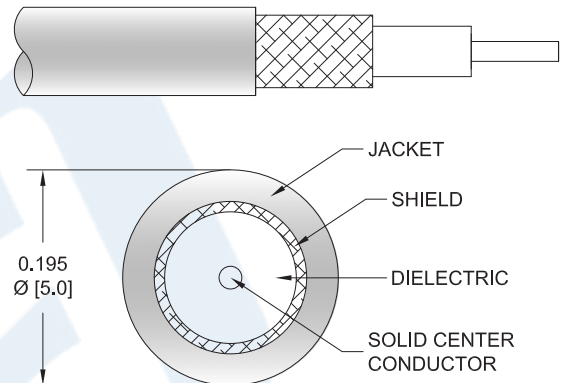

BNC Male to Banana Plugs Cable 12 Inch Length Using RG58 Coax

RF Cable Assembly Breakouts - PE3000-12

Configuration

- Connector 1: BNC Male
- Connector 2: Banana Plug
- Cable Type: RG58

Mechanical Specifications

Cable Assembly

Length	12 in [304.8 mm]
Diameter	1.175 in [29.85 mm]
Weight	0.096 lbs [43.54 g]
Cable Color	Black
Connection Type	Between Series
One Time Minimum Bend Radius	2 in [50.8 mm]

Cable

Cable Type	RG58
Impedance	50 Ohms
Dielectric Type	PE
Number of Shields	1
Shield Layer 1	Tinned Copper Braid
Jacket Material	PVC (NC)
Jacket Diameter	0.195 in [4.95 mm]

Click the following link (or enter part number in "SEARCH" on website) to obtain additional part information including price, inventory and certifications: [BNC Male to Banana Plugs Cable 12 Inch Length Using RG58 Coax PE3000-12](#)

BNC Male to Banana Plugs Cable 12 Inch
Length Using RG58 Coax

RF Cable Assembly Breakouts - PE3000-12

Connectors

Description	Connector 1	Connector 2
Type	BNC Male	Banana Plug
Specification	MIL-STD-348A	
Impedance	50 Ohms	0 Ohms
Connection Method	Standard	Standard
Contact Material and Plating	Brass, Gold	Brass, Nickel
Contact Plating Specification	30 μ in. minimum	
Dielectric Type	Teflon	ABS
Body Material and Plating	Brass, Nickel	Brass, Nickel
Body Plating Specification	100 μ in. minimum	